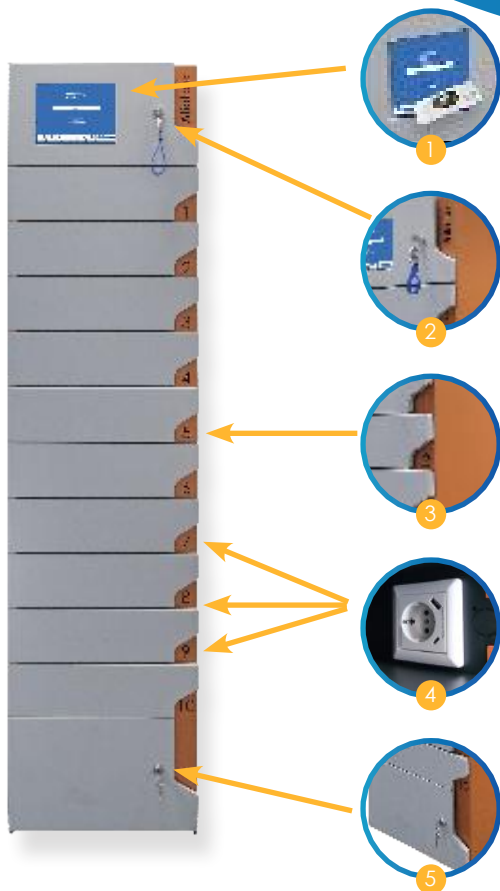

Local and stand-alone operation

Scalable solution to the cloud service
Aliaconnect®

Technical information

- 1 Keyless technology: opening by code on the touch screen or by RFID card
- 2 Raised and secure technical area
- 3 Lockers Identification by engraved numbering
- 4 1x 230 V plug and 2 USB-A&C ports in each locker
- 5 Secure technical area

With a capacity of 3 devices per locker, Aliabox can charge up to 30 devices

Solution equipment

- Capacity for up to 30 devices: 1 laptop and 2 mobile devices max. per locker.
- 5 or 10 individual lockers with a 230V plug, 1 USB-A port and 1 USB-C port per locker.
- Each locker is secured by a magnetic lock with opening, either:
 - by a secret code on the touch screen,
 - by RFID cards
- Aliabox electronic system with control screen and opening management functions.
- Ventilation system through natural convection
- On/off master switch with light indicator
- IEC electrical outlet with overvoltage protection and interference filter
- 3 m angled power supply cable.
- 2 separated technical areas secured by key locks.